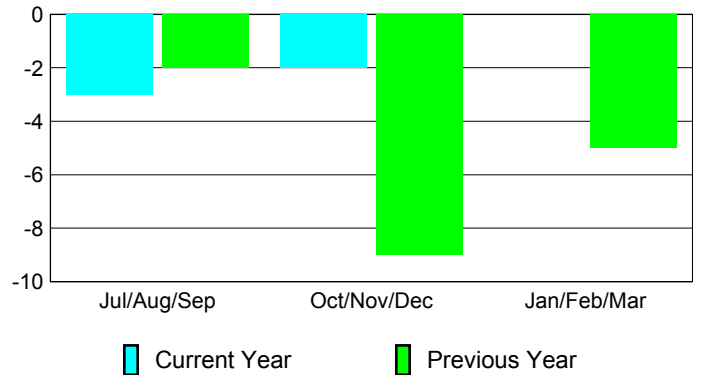

Goal, New, Dropped, Gain/Loss

Comparison of Club Gain/Loss

Current Year Compared to the Previous Year

YTD Status Quo Clubs 2012-2013

Status Quo Clubs Compared to Status Quo Members

MEMBERSHIP

**Membership Results
2012-2013**

**Membership
2011-2012**

Month	Net Memb Goal	Actual New Memb	Actual Dropped Memb	Gain/Loss of Memb	Gain/Loss of Memb
Jul/Aug/Sep		3	-6	-3	-2
Oct/Nov/Dec		1	-3	-2	-9
Jan/Feb/Mar					-5
Totals		4	-9	-5	-16

Membership Results 2012-2013

Goal, New, Dropped, Gain/Loss

Comparison of Membership Gain/Loss

Current Year Compared to the Previous Year

Gender Comparison 2012-2013

Jul/Aug/Sep

Oct/Nov/Dec

Jan/Feb/Mar