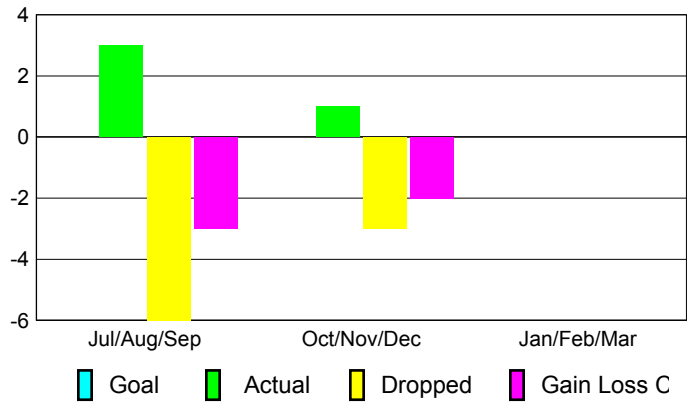

Membership Results 2012-2013

Goal, New, Dropped, Gain/Loss

Comparison of Membership Gain/Loss

Current Year Compared to the Previous Year