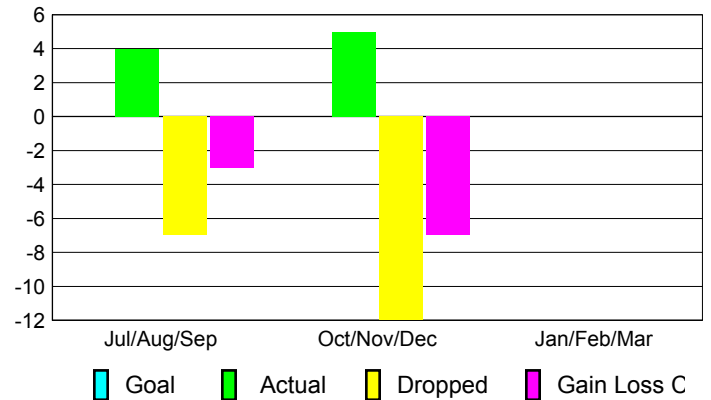

Club Results 2012-2013

Goal, New, Dropped, Gain/Loss

Comparison of Club Gain/Loss

Current Year Compared to the Previous Year

YTD Status Quo Clubs 2012-2013

Status Quo Clubs Compared to Status Quo Members

MEMBERSHIP

Membership Results
2012-2013

Membership
2011-2012

Month	Net Memb Goal	Actual New Memb	Actual Dropped Memb	Gain/Loss of Memb	Gain/Loss of Memb
Jul/Aug/Sep		4	-7	-3	2
Oct/Nov/Dec		5	-12	-7	-5
Jan/Feb/Mar					-9
Totals		9	-19	-10	-12

Membership Results 2012-2013

Goal, New, Dropped, Gain/Loss

Comparison of Membership Gain/Loss

Current Year Compared to the Previous Year

Gender Comparison 2012-2013

Jul/Aug/Sep

Oct/Nov/Dec

Jan/Feb/Mar