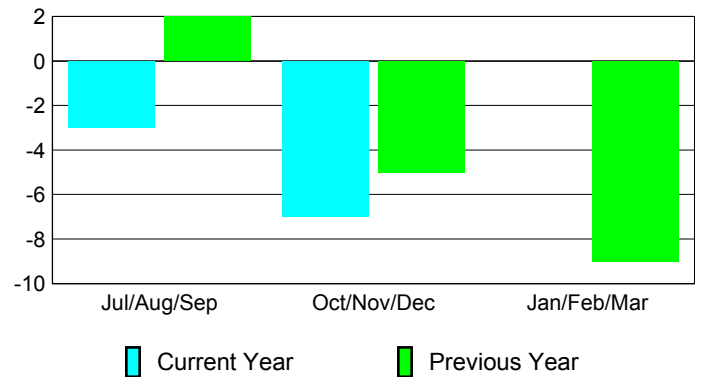

Club Results 2012-2013

Goal, New, Dropped, Gain/Loss

Comparison of Club Gain/Loss

Current Year Compared to the Previous Year

YTD Status Quo Clubs 2012-2013

Status Quo Clubs Compared to Status Quo Members

MEMBERSHIP

Membership Results
2012-2013

Membership
2011-2012

Month	Net Memb Goal	Actual New Memb	Actual Dropped Memb	Gain/Loss of Memb	Gain/Loss of Memb
Jul/Aug/Sep		4	-7	-3	2
Oct/Nov/Dec		5	-12	-7	-5
Jan/Feb/Mar					-9
Totals		9	-19	-10	-12

Membership Results 2012-2013

Goal, New, Dropped, Gain/Loss

Comparison of Membership Gain/Loss

Current Year Compared to the Previous Year

Gender Comparison 2012-2013

Jul/Aug/Sep

Oct/Nov/Dec

Jan/Feb/Mar